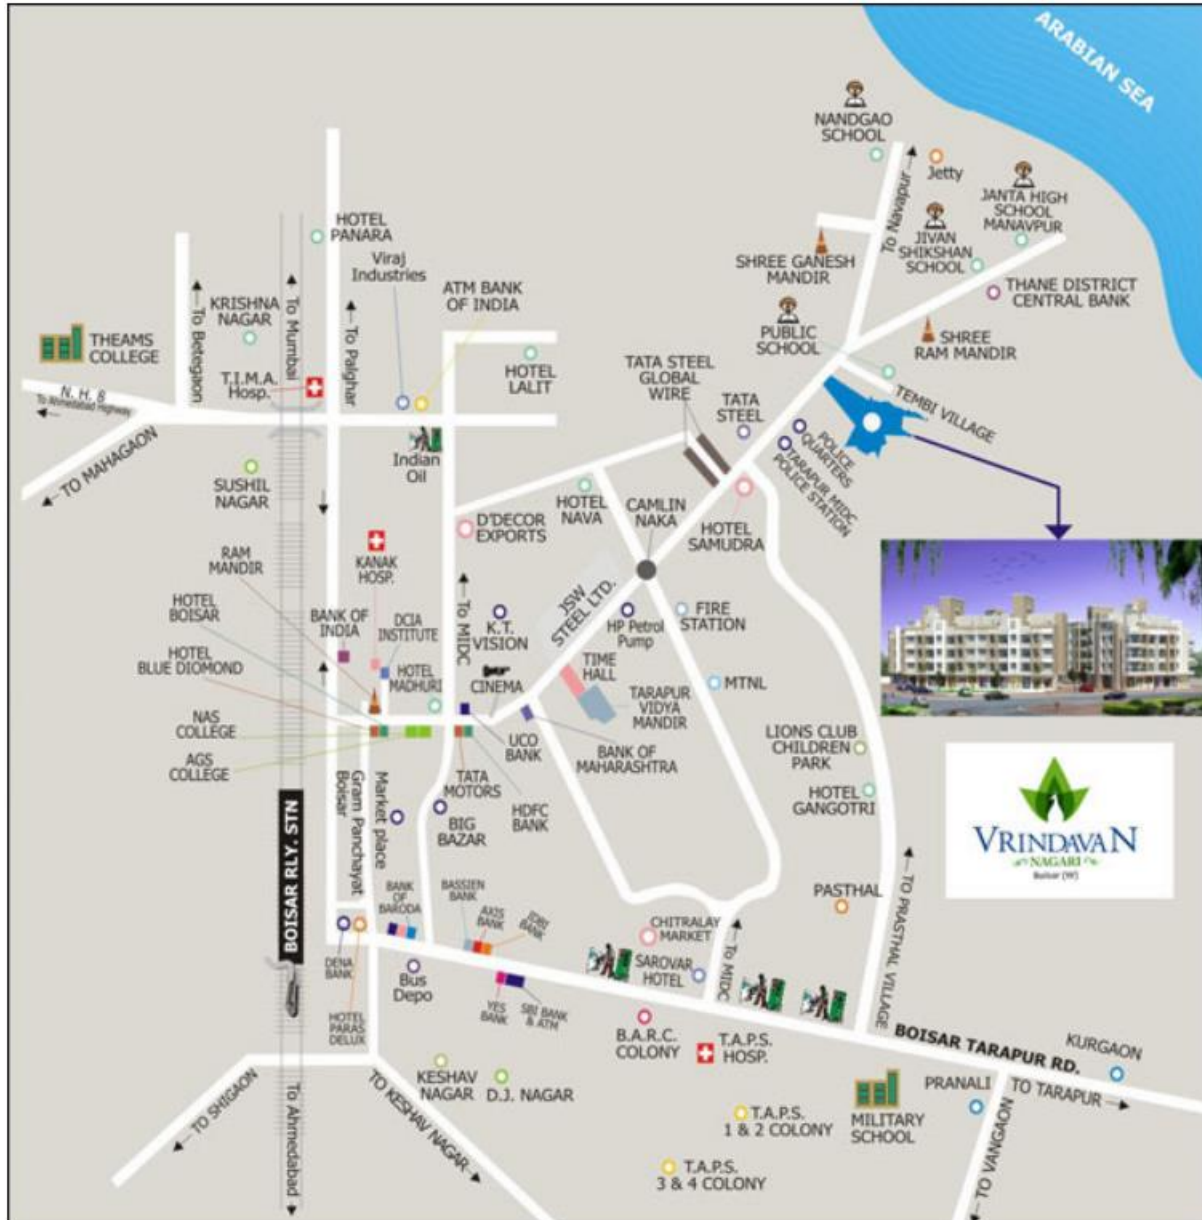

LOCATION PLAN

N